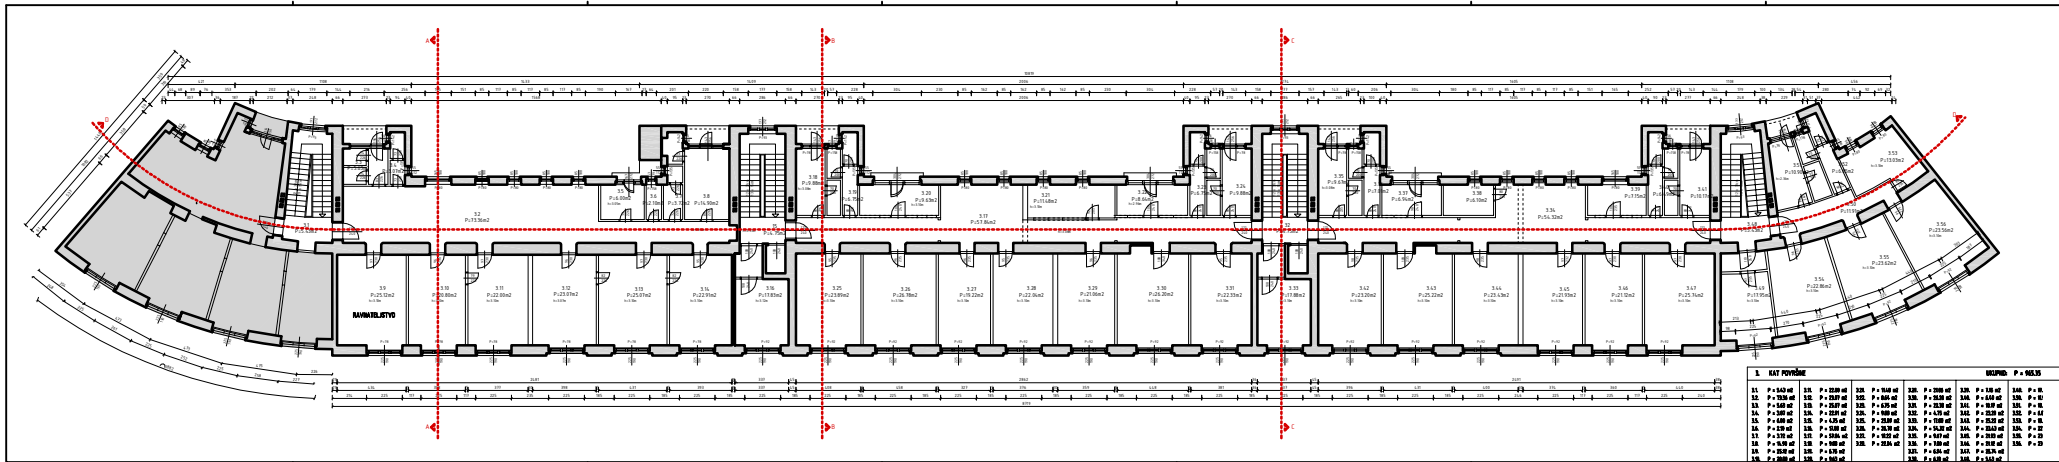

TLOCRT III. KATA
TRG ŽRTAVA FAŠIZMA 10-13