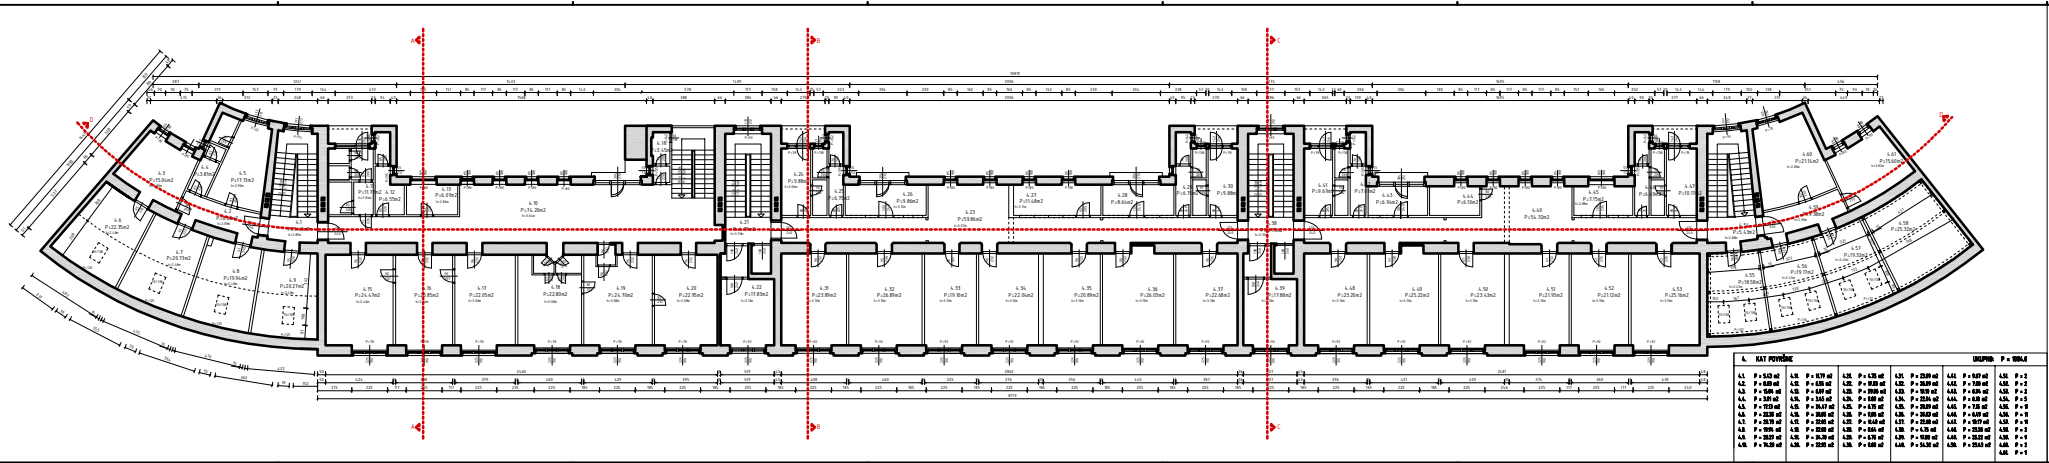

TLOCRT IV. KATA
TRG ŽRTAVA FAŠIZMA 10-13